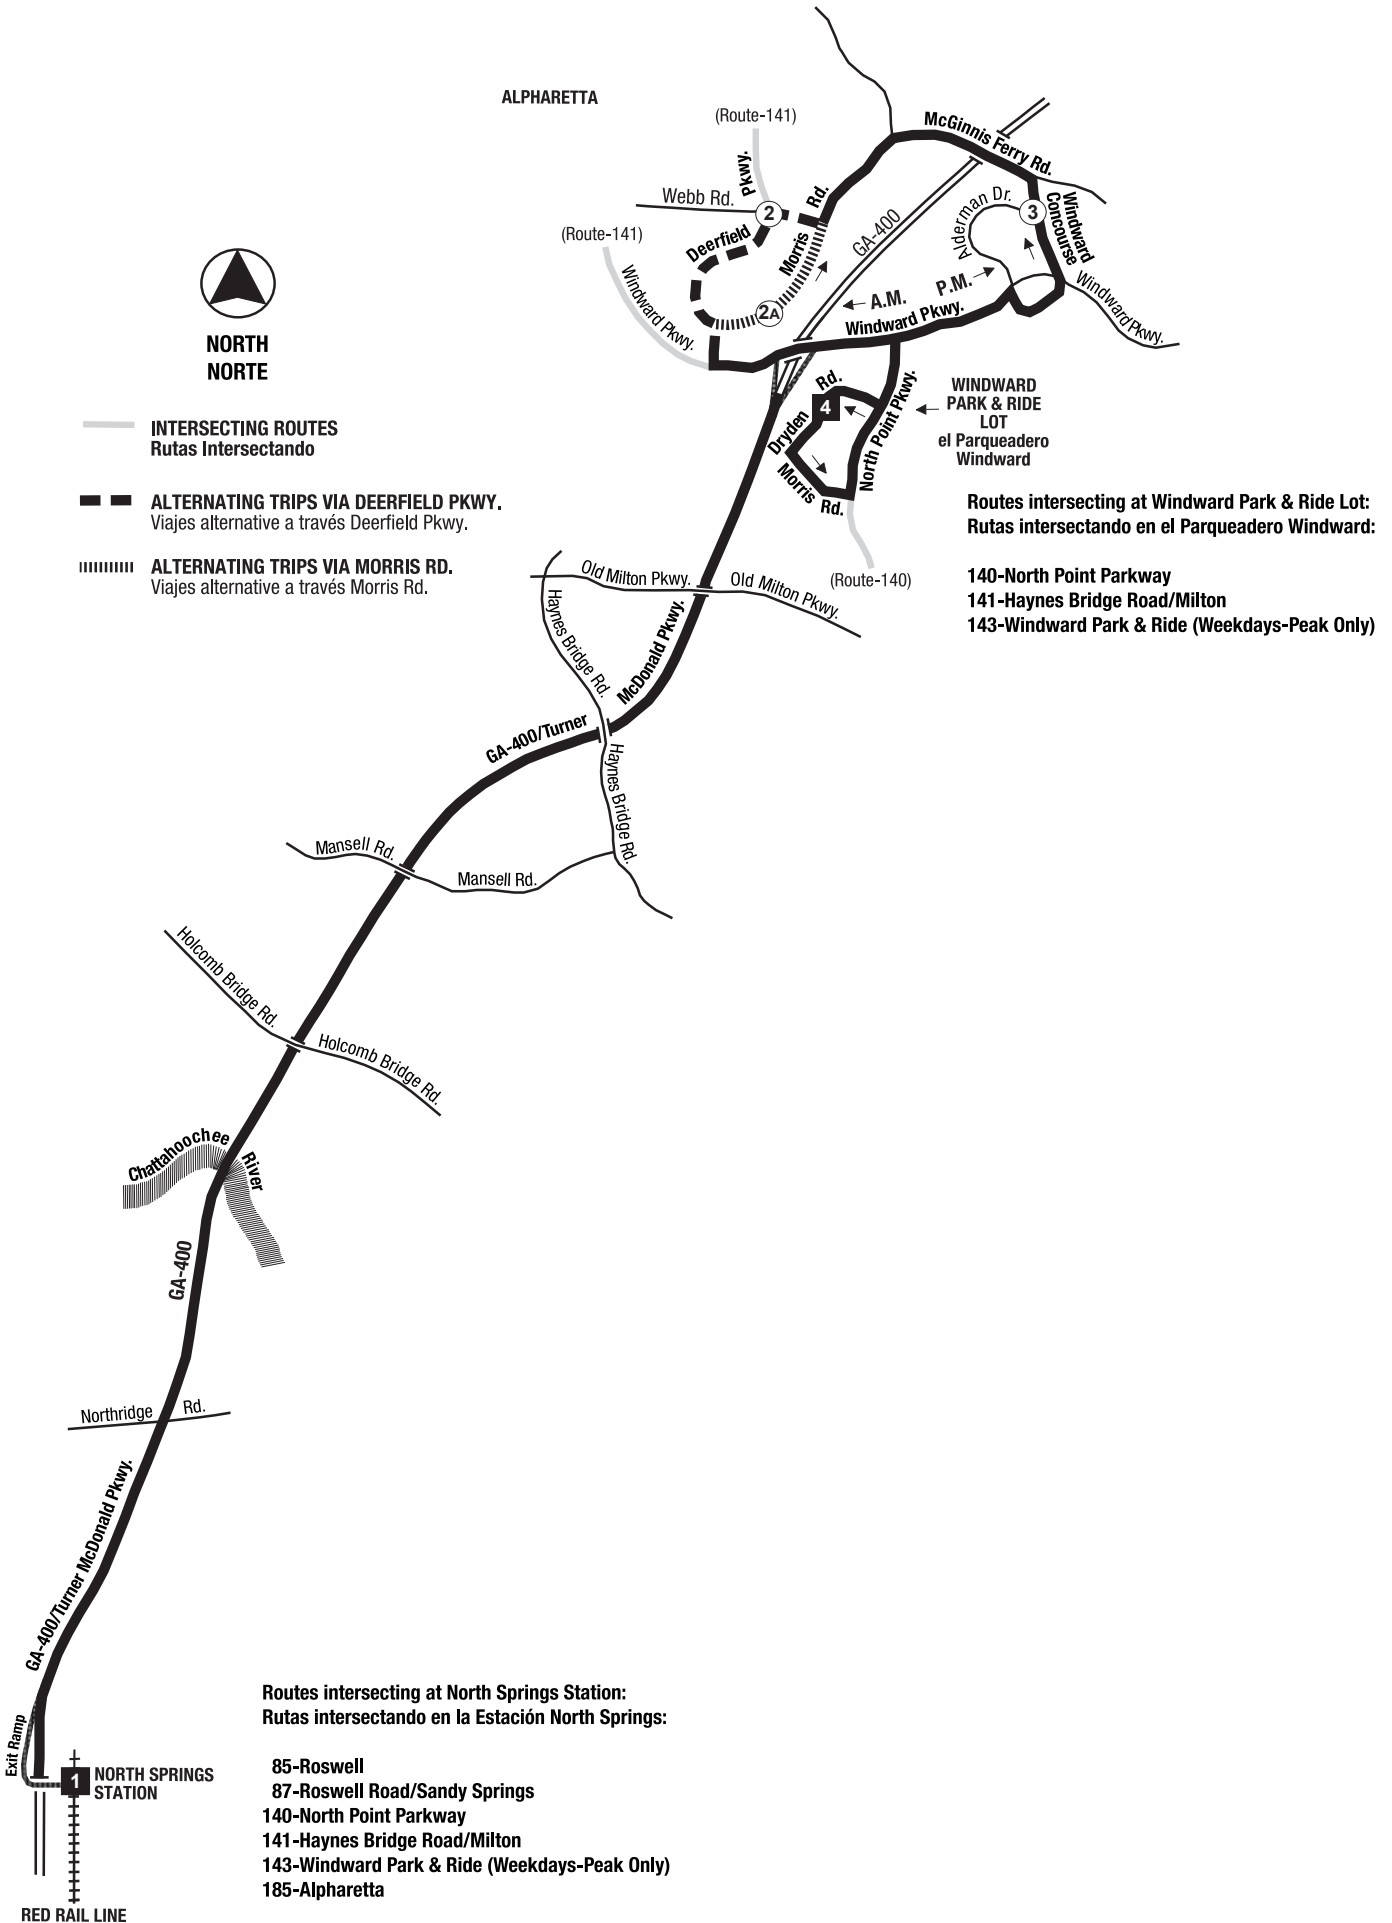

NORTH
NORTE

— INTERSECTING ROUTES
Rutas Intersectando

— ALTERNATING TRIPS VIA DEERFIELD PKWY.
Viajes alternativo a través Deerfield Pkwy.

||||| ALTERNATING TRIPS VIA MORRIS RD.
Viajes alternativo a través Morris Rd.

Routes intersecting at Windward Park & Ride Lot:
Rutas intersectando en el Parqueadero Windward:

- 140-North Point Parkway
- 141-Haynes Bridge Road/Milton
- 143-Windward Park & Ride (Weekdays-Peak Only)

Routes intersecting at North Springs Station:
Rutas intersectando en la Estación North Springs:

- 85-Roswell
- 87-Roswell Road/Sandy Springs
- 140-North Point Parkway
- 141-Haynes Bridge Road/Milton
- 143-Windward Park & Ride (Weekdays-Peak Only)
- 185-Alpharetta

RED RAIL LINE